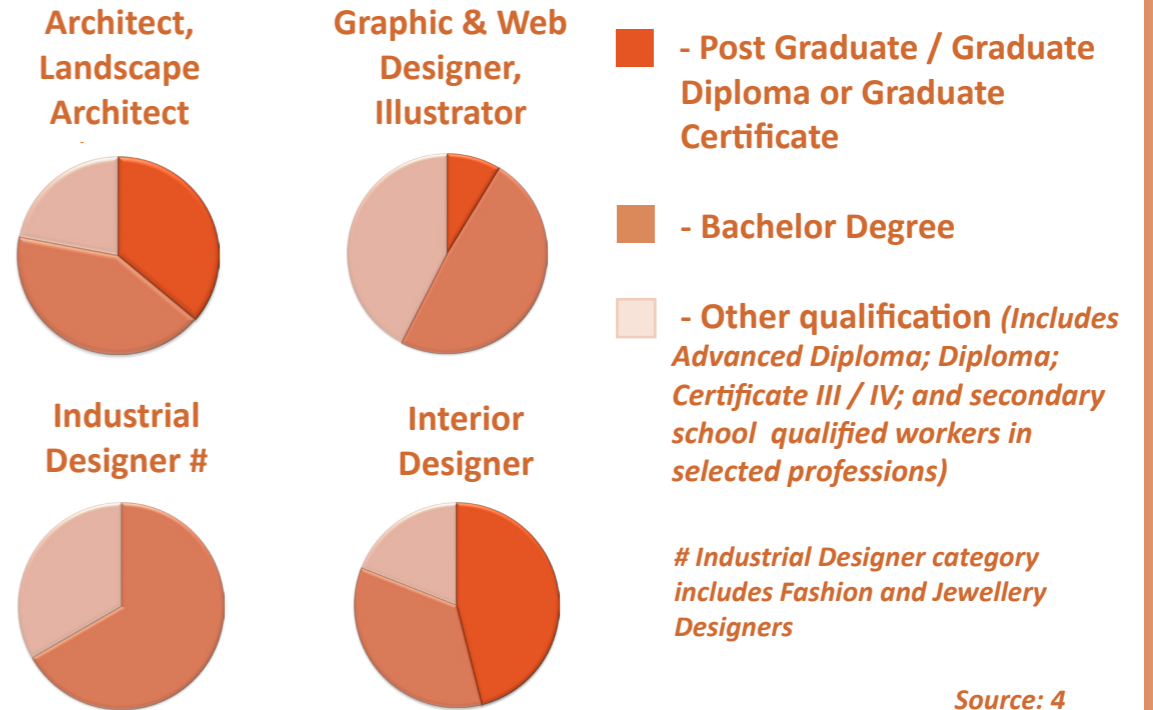

Employment for Interior Designers (to November 2020) is expected to grow very strongly. Interior Designers are mainly employed in Professional, Scientific and Technical Services, Manufacturing and Construction.

## Gender % split: Design Profession - selected roles

Source: 3

# Industrial Designer category includes Fashion and Jewellery Designers

“An object should be judged by whether it has a form consistent with its use.” - Bruno Munari

## Education level attained/ % of total employment in Australia: Design Profession - selected roles

Source: 4